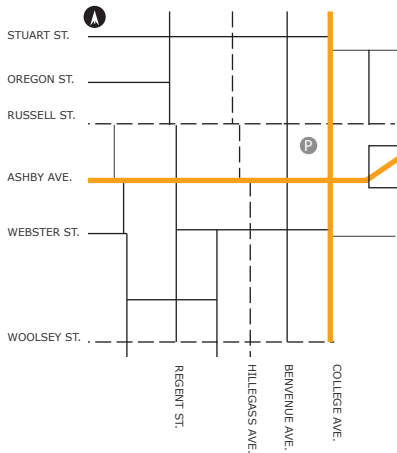

Elmwood

P

3hr
Max Parking
Premium Rate

P ELMWOOD PARKING LOT 33 SPACES

--- BICYCLE ROUTE

<http://bartbikestation.com/>

49

A: Rockridge BART to UC Berkeley
B: Rockridge BART to West Berkeley

51B

Berkeley Marina to
Rockridge BART

851

All Nighter Service
Alameda to West Berkeley

BART

Station located in Rockridge.
Pittsburg Bay Point to Fremont
and San Francisco

<http://www.actransit.org/trip-planner/>