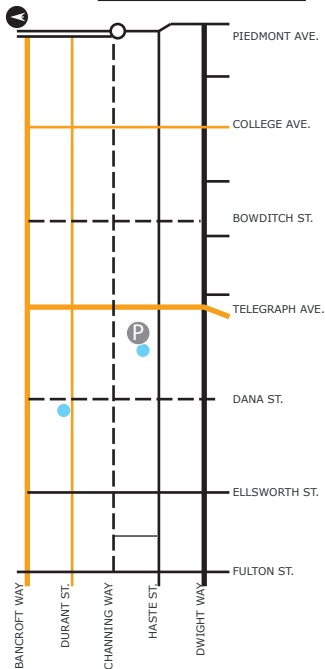

Telegraph Southside

P

<h1 style="font-size: 2em; margin: 0;">2hr</h1> <p style="font-weight: bold; margin: 0;">Max Parking</p> <p style="font-size: 0.8em; margin: 0;">Premium Rate</p>	<h1 style="font-size: 2em; margin: 0;">8hr</h1> <p style="font-weight: bold; margin: 0;">Max Parking</p> <p style="font-size: 0.8em; margin: 0;">Value Rate</p>
---	---

<p style="font-size: 1.5em; font-weight: bold; margin: 0;">P</p>	<p style="font-size: 0.8em; margin: 0;">TELEGRAPH CHANNING GARAGE</p>	<p style="font-size: 0.8em; margin: 0;">436 SPACES</p>
--	---	--

● CITY CARSHARE PODS

<https://www.citycarshare.org/cars-locations/locations/>

--- BICYCLE ROUTE

<http://bartbikestation.com/>

1	Downtown Berkeley to San Leandro
49	A: Rockridge BART to UC Berkeley B: Rockridge BART to West Berkeley
51B	Berkeley Marina to Rockridge BART
52	UC Berkeley to University Village
65	UC Berkeley to Lawrence Lab
851	All Nighter Service Alameda to West Berkeley
F	UC Berkeley to San Francisco
BART	Station located in Downtown Berkeley. Richmond to Fremont and San Francisco

<http://www.actransit.org/trip-planner/>