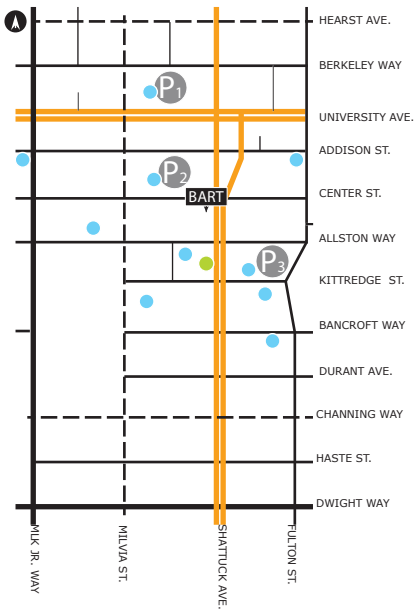

## Downtown Berkeley

P

<h1 style="font-size: 2em; margin: 0;">2hr</h1> <p style="font-weight: bold; margin: 0;">Max Parking</p> <p style="font-size: 0.8em; margin: 0;">Premium Rate</p>	<h1 style="font-size: 2em; margin: 0;">4hr</h1> <p style="font-weight: bold; margin: 0;">Max Parking</p> <p style="font-size: 0.8em; margin: 0;">Value Rate</p>
---	---

<b>P<sub>1</sub></b>	BERKELEY WAY PARKING LOT	113 SPACES
<b>P<sub>2</sub></b>	CENTER STREET PARKING GARAGE	421 SPACES
<b>P<sub>3</sub></b>	OXFORD STREET PARKING GARAGE	99 SPACES

● CITY CARSHARE PODS

<https://www.citycarshare.org/cars-locations/locations/>

● BIKE STATION

— BICYCLE ROUTE

<http://bartbikestation.com/>

1	Downtown Berkeley to San Leandro
7	El Cerrito Del Norte BART to Kensington
18	Solano to Montclair
25	El Cerrito Plaza BART to Albany
49	A: Rockridge BART to UC Berkeley B: Rockridge BART to West Berkeley
51B	Berkeley Marina to Rockridge BART
52	UC Berkeley to University Village
800	All Nighter Service El Cerrito to San Francisco
851	All Nighter Service Alameda to West Berkeley
F	UC Berkeley to San Francisco
BART	Richmond to Fremont and San Francisco lines.

<http://www.actransit.org/trip-planner/>